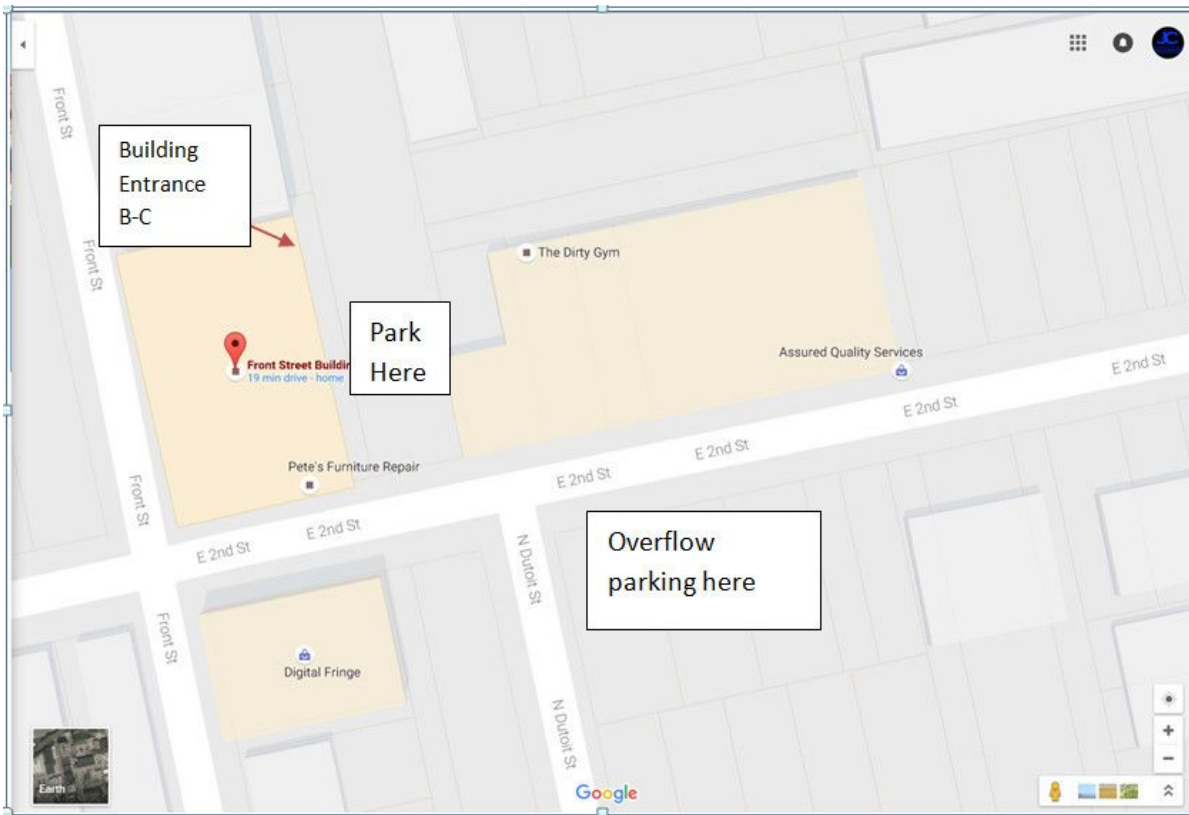

## Getting to the Studio:

The studio address is 1001 E 2nd Street Dayton OH. If you're using GPS it may be easier to run your directions to the Intersection of East 2nd St and Dutoit Ave, 45402. That will put you right by the parking lot you'll want to park in.

You'll want to in the parking lot in between the 100 and 300 buildings (these markings are painted on the corners of the building):

Contact your photographer when you arrive.