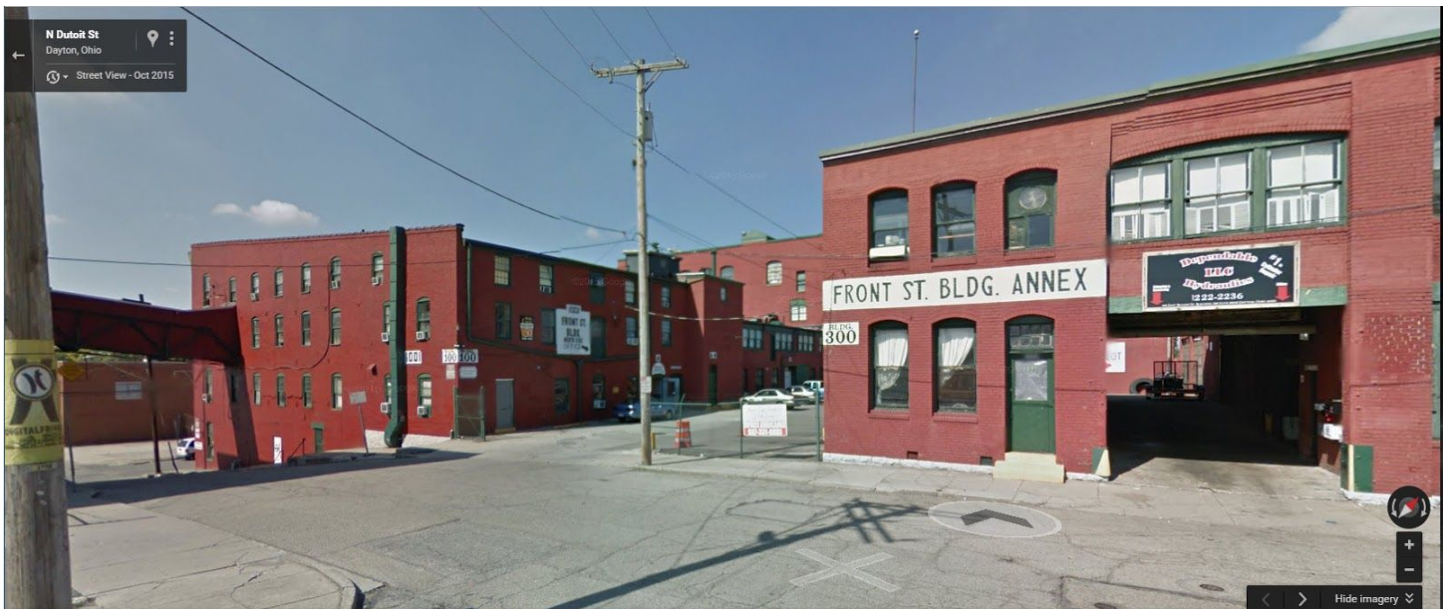

## Getting to the Studio:

The studio address is 1001 E 2nd Street Dayton OH. If you're using GPS it may be easier to run your directions to the Intersection of East 2nd St and Dutoit Ave, 45402. That will put you right by the parking lot you'll want to park in.

You'll want to in the parking lot in between the 100 and 300 buildings (these markings are painted on the corners of the building):

Contact your photographer when you arrive.